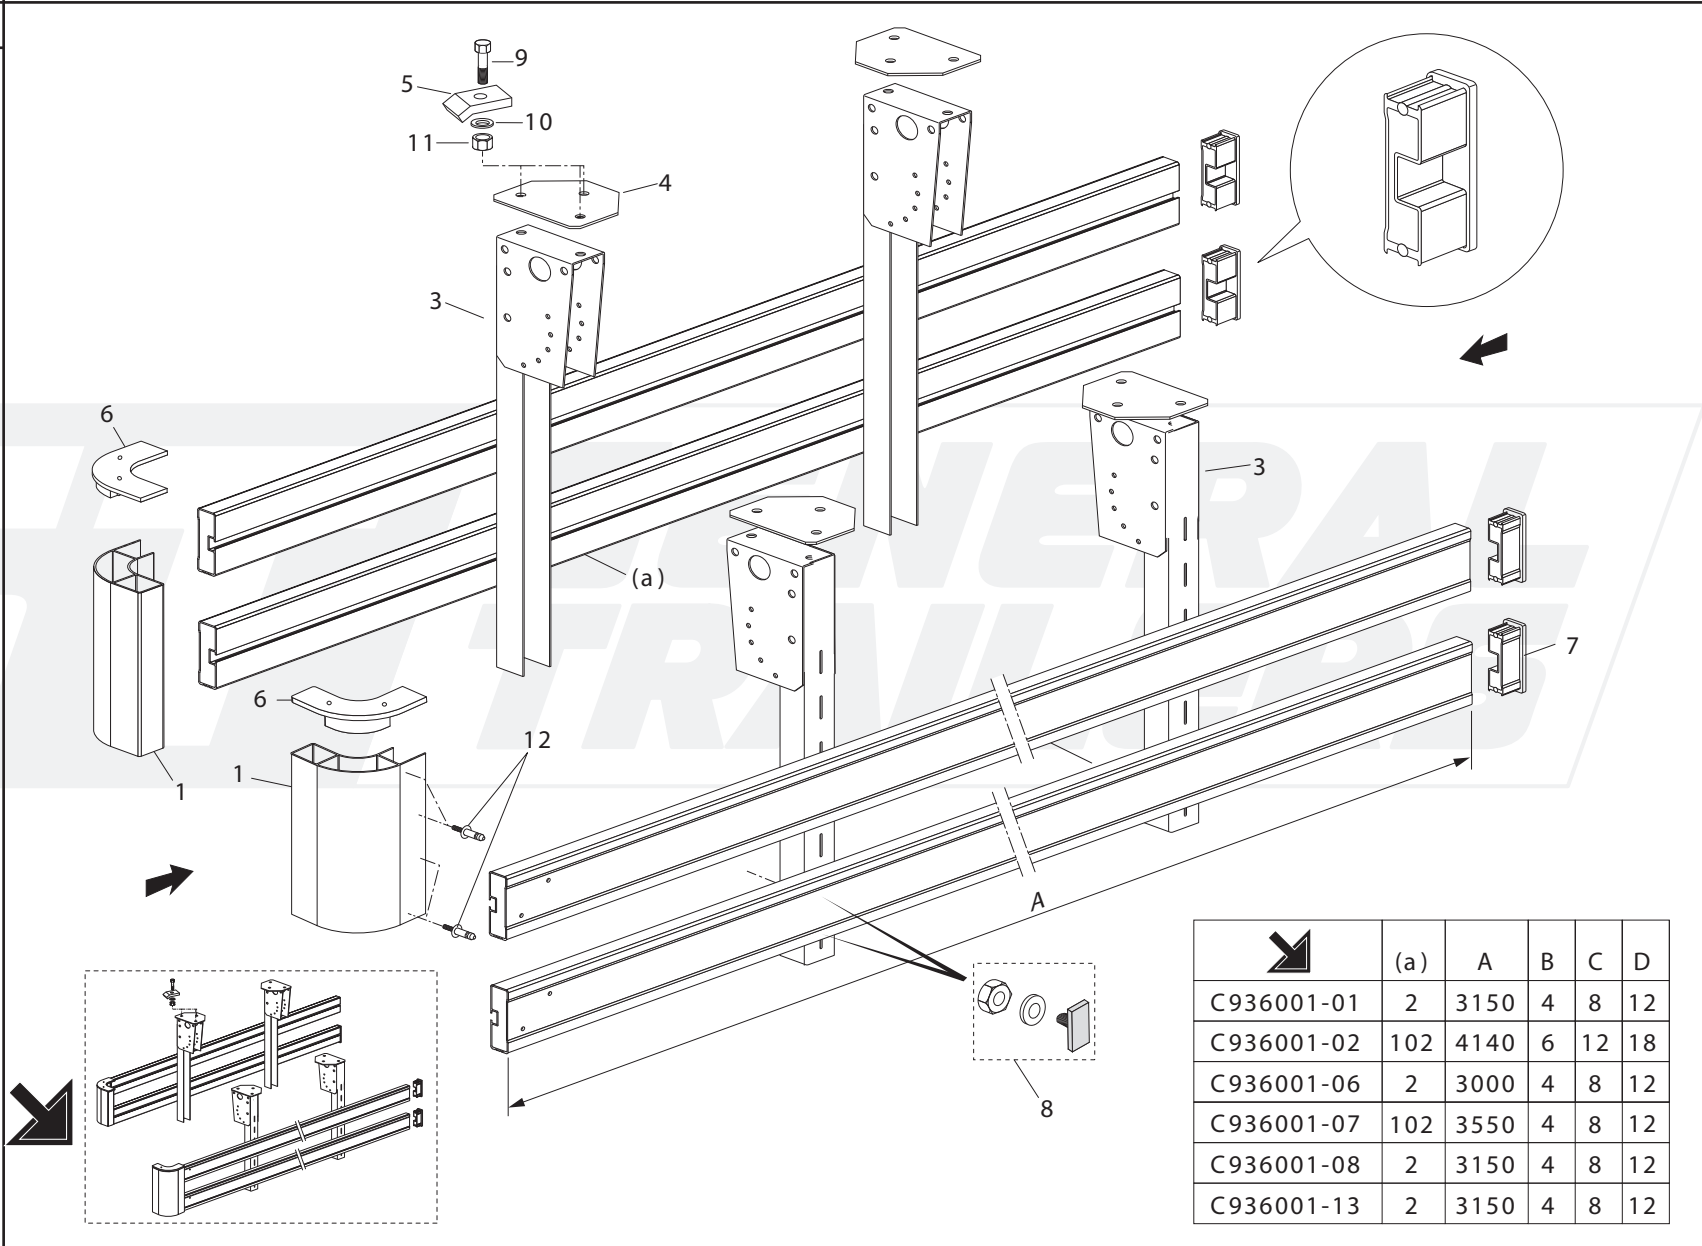

PARE CYCLISTE CEE / SIDE GUARDS (EEC)/
SEITLICHE SCHUTZEINRICHTUNG (EG)

05.2003

REP	REFERENCE	QTE
1	C006001-01	2
2	C006002-01	4
3	C006003-01	B
4	C006004-01	B
5	H030361-01	D
6	C006006-01	2
7	C006007-01	4
8	C006008-01	C
9	H030092-06	D
10	H030093-03	D
11	H030094-02	D
12	H030011-01	8
102	C006002-02	2

	(a)	A	B	C	D
C936001-01	2	3150	4	8	12
C936001-02	102	4140	6	12	18
C936001-06	2	3000	4	8	12
C936001-07	102	3550	4	8	12
C936001-08	2	3150	4	8	12
C936001-13	2	3150	4	8	12